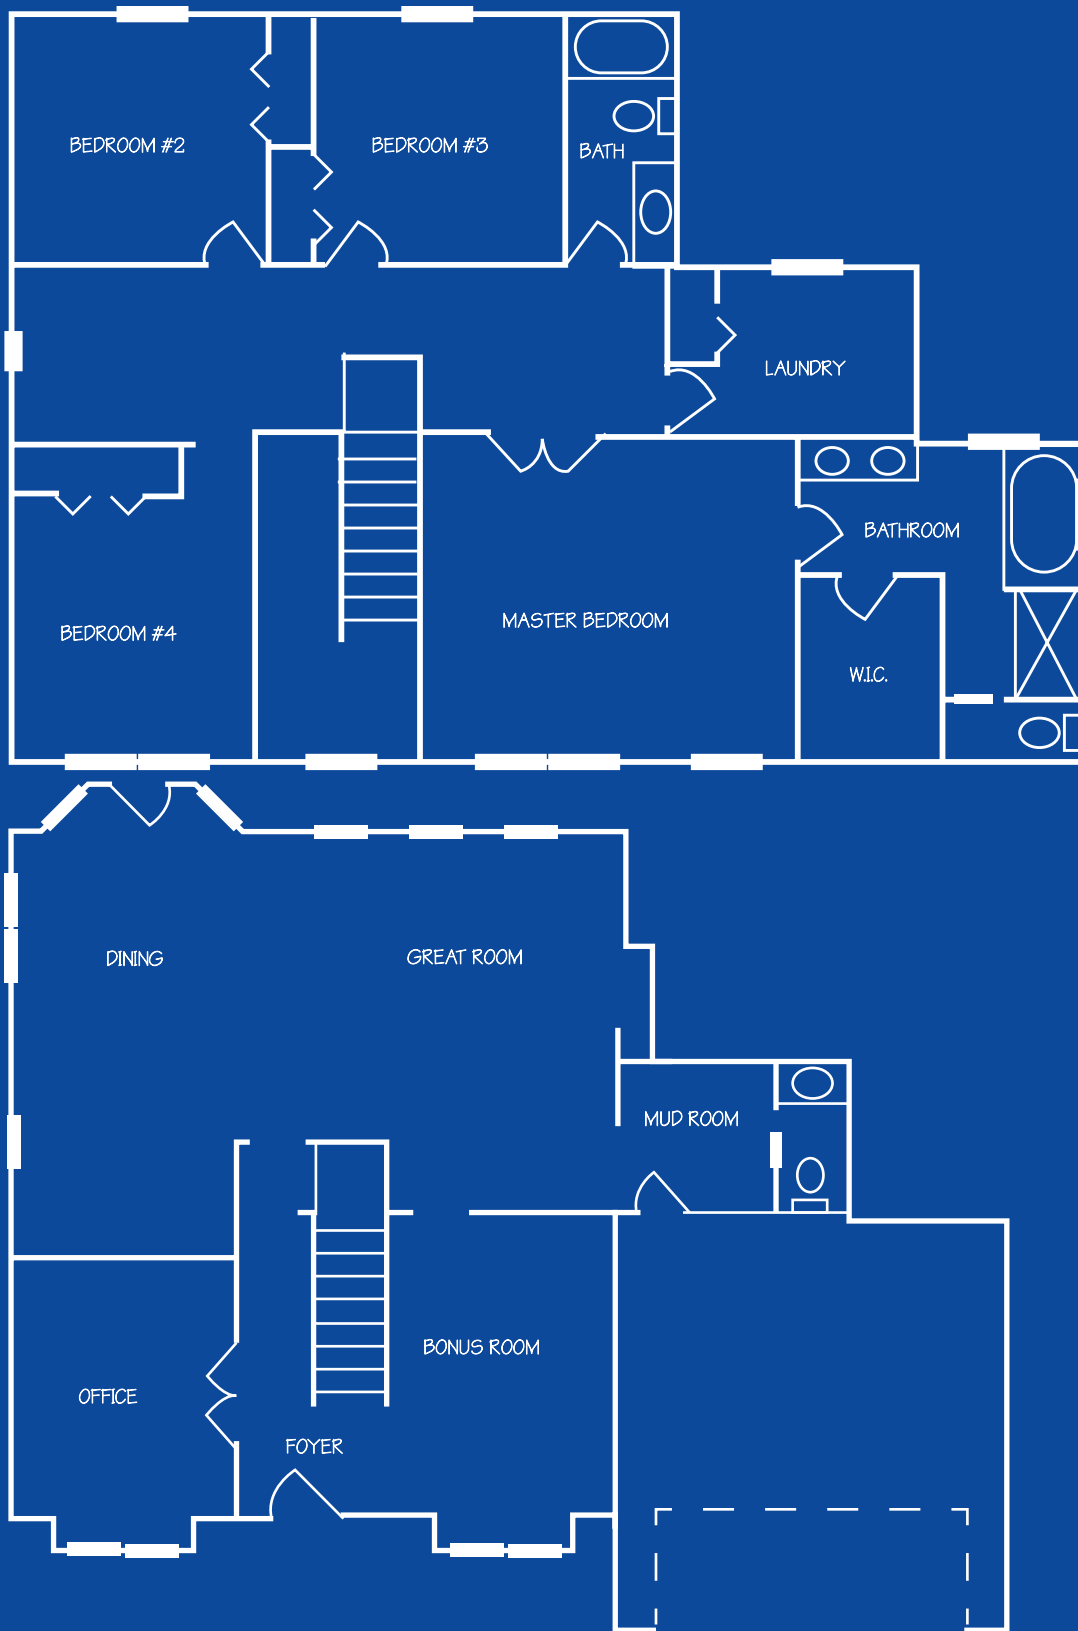

THE KENSINGTON | CVE HOMES

2816 Sq. Ft.
3 Bedroom
2.5 Bath

Open Floor Plan
Spacious Master Suite
Gourmet Kitchen

The Kensington

The Kensington features a large kitchen that is open to the dining and great rooms. Two flex rooms make this floor plan highly adaptable to anyone's lifestyle and need. You're sure to fall in love with the mudroom with its customizable landing zones. Upstairs you will find four large bedrooms, including a master suite, and a laundry room.