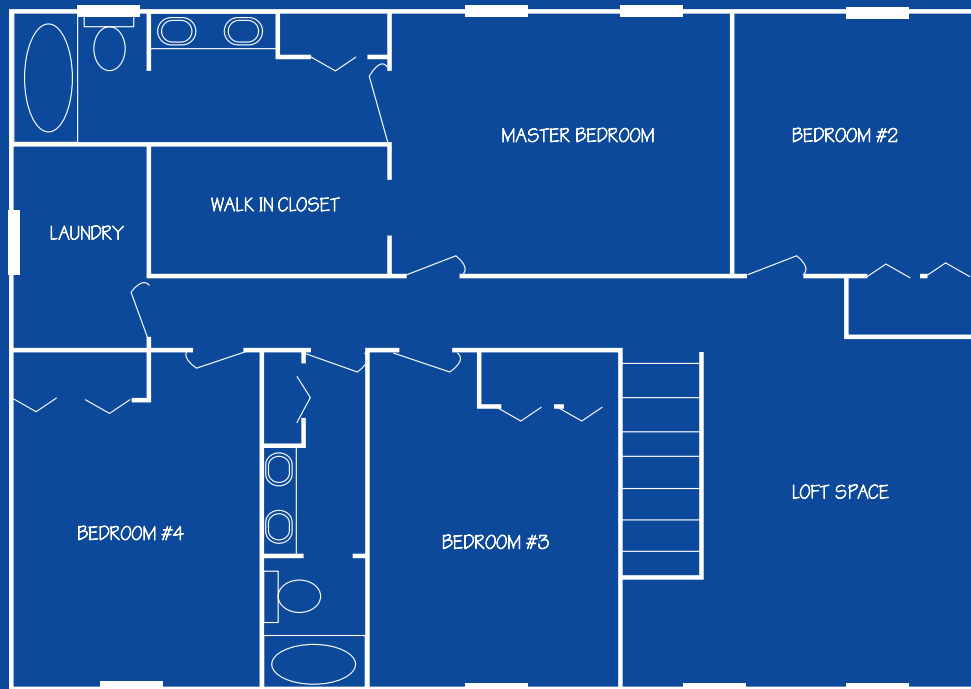

## The Winsdor | CVE HOMES

2592 Sq. Ft.  
4 Bedroom  
Second Floor Laundry

First Floor Office / Den  
2.5 Baths  
Gourmet Kitchen

# The Windsor

Welcome to CVE's the "Windsor".

The open first floor includes an open kitchen, dining and great room as well as a guest bath and a large flex room.

The second story features a massive master suite, a laundry room, a loft area, 3 bedrooms and an additional full bath.