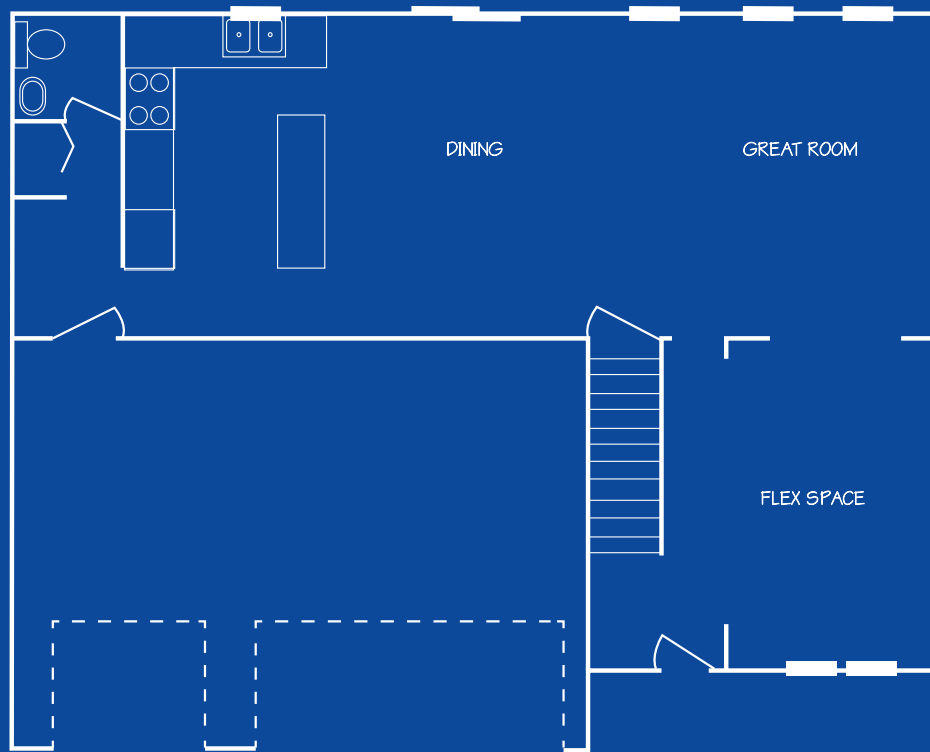

## The Winsdor | CVE HOMES

2592 Sq. Ft.  
4 Bedroom  
Second Floor Laundry

First Floor Office / Den  
2.5 Baths  
Gourmet Kitchen

# The Windsor

Welcome to CVE's the "Windsor".

The open first floor includes an open kitchen, dining and great room as well as a guest bath and a large flex room.

The second story features a massive master suite, a laundry room, a loft area, 3 bedrooms and an additional full bath.