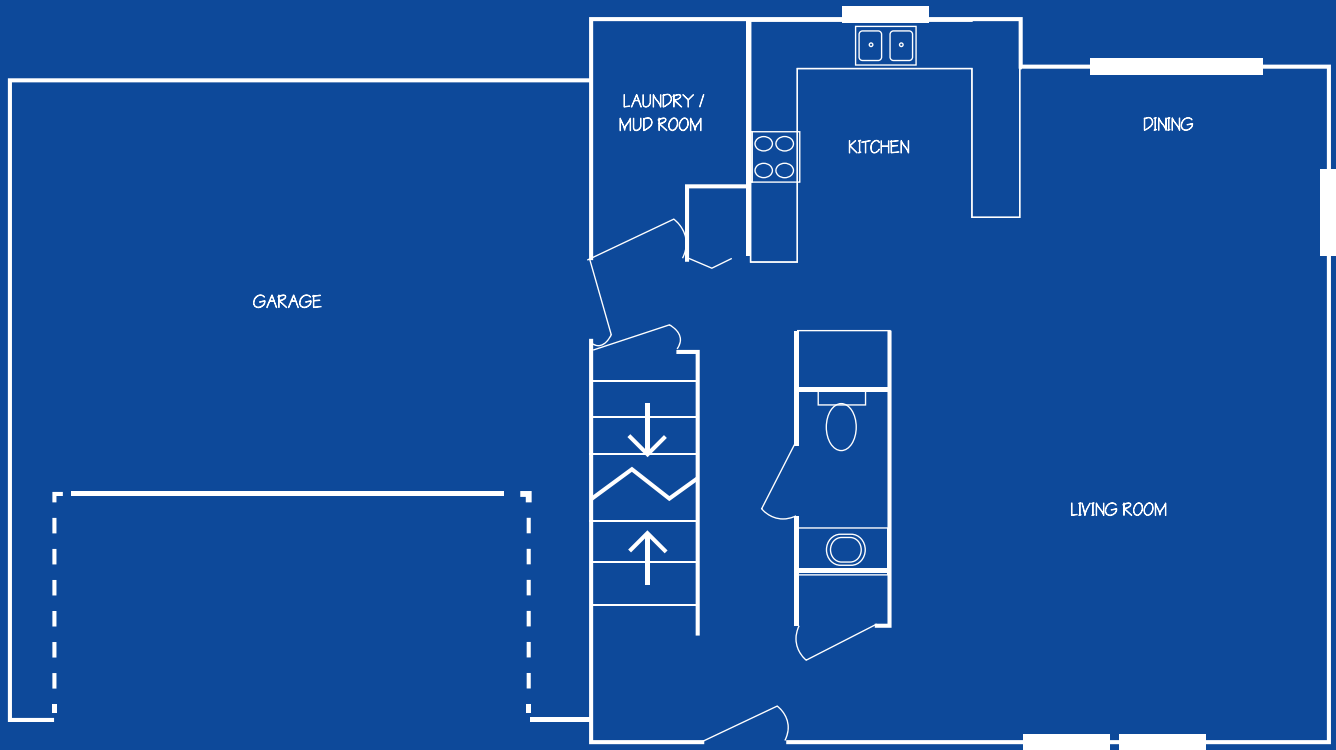

# THE WASHINGTON | CVE HOMES

1360 Sq. Ft.  
3 Bedroom  
2.5 Bath

Open Floor Plan  
Master Suite  
Gourmet Kitchen

# The Washington

*Sleek and efficient the Washington is our most affordable plan.*

*Main floor features include; Open floor plan, optimal kitchen layout, ideal traffic flow, first floor laundry / mudroom.*

*Second floor features a master suite with his and hers closets, two additional bedrooms with walk in closets and a second full bath.*

**CVE Homes**  
 cvehomes.com