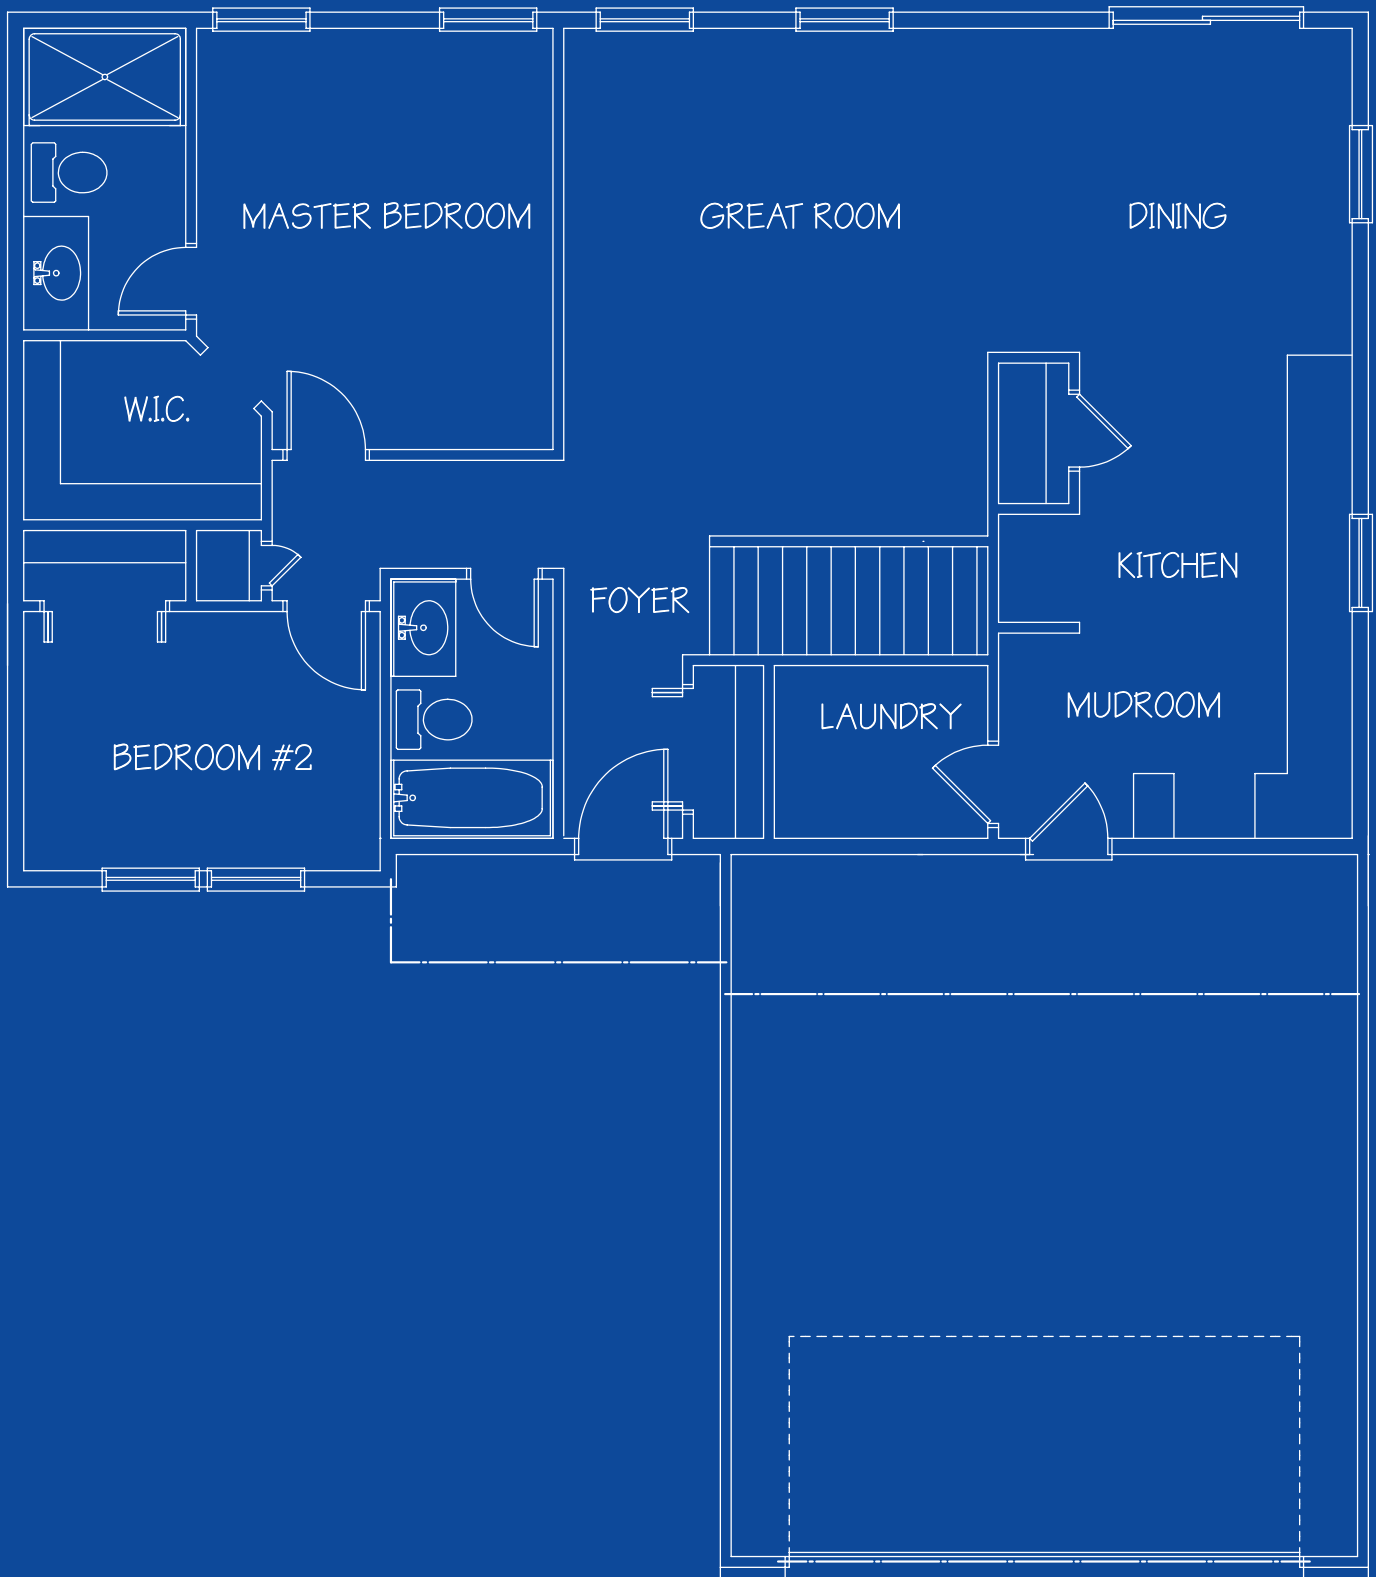

THE CLINTON | CVE HOMES

1104 Sq. Ft.
2 Bedroom
2 Bath

Master Suite
Open Floor Plan
Gourmet Kitchen

The Clinton

CVE is proud to introduce the “Clinton” - a classic 1104 sq.ft. 2 bedroom, 2 bath ranch style home.

With an open floor plan, first floor laundry, a master suite, foyer, walk-in pantry and mudroom, this floor plan has it all.

CVE Homes

cvehomes.com