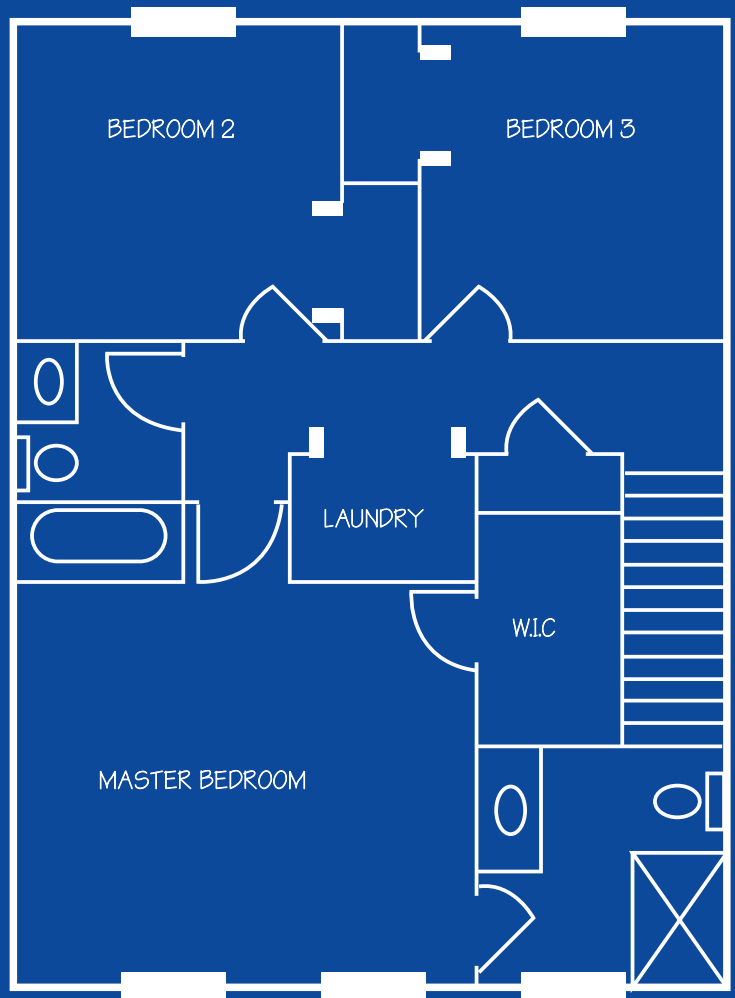

The Charleston

CVE HOMES

A

B

- 1488 sq. ft.
- 3 Bedroom
- 2.5 Bath
- Master Suite
- Front Porch
- Gourmet Kitchen

CVE Homes
cvehomes.com