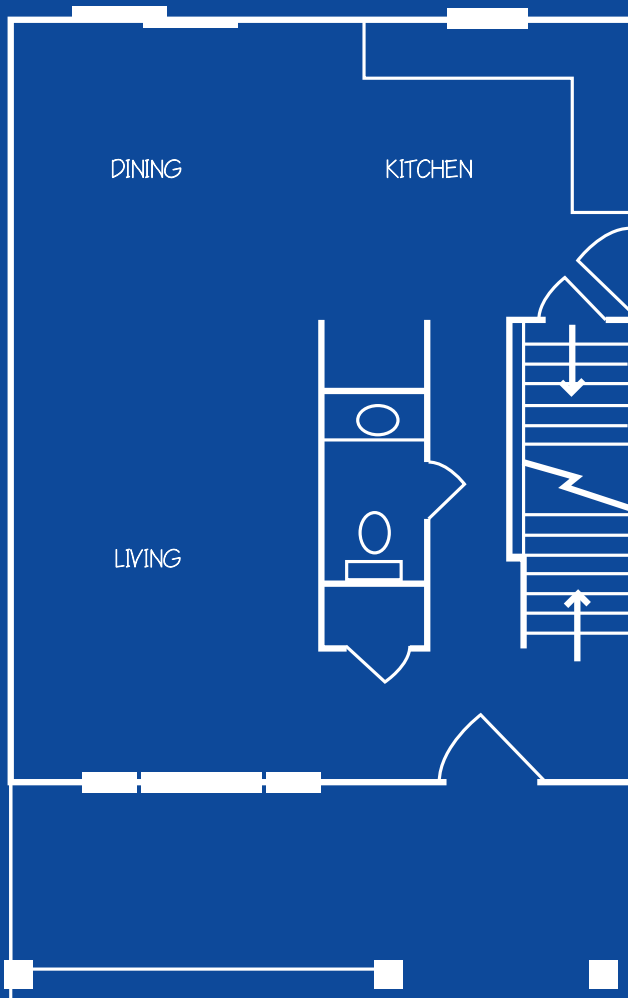

The Charleston

CVE HOMES

A

B

- 1488 sq. ft.
- 3 Bedroom
- 2.5 Bath
- Master Suite
- Front Porch
- Gourmet Kitchen

CVE Homes
cvehomes.com