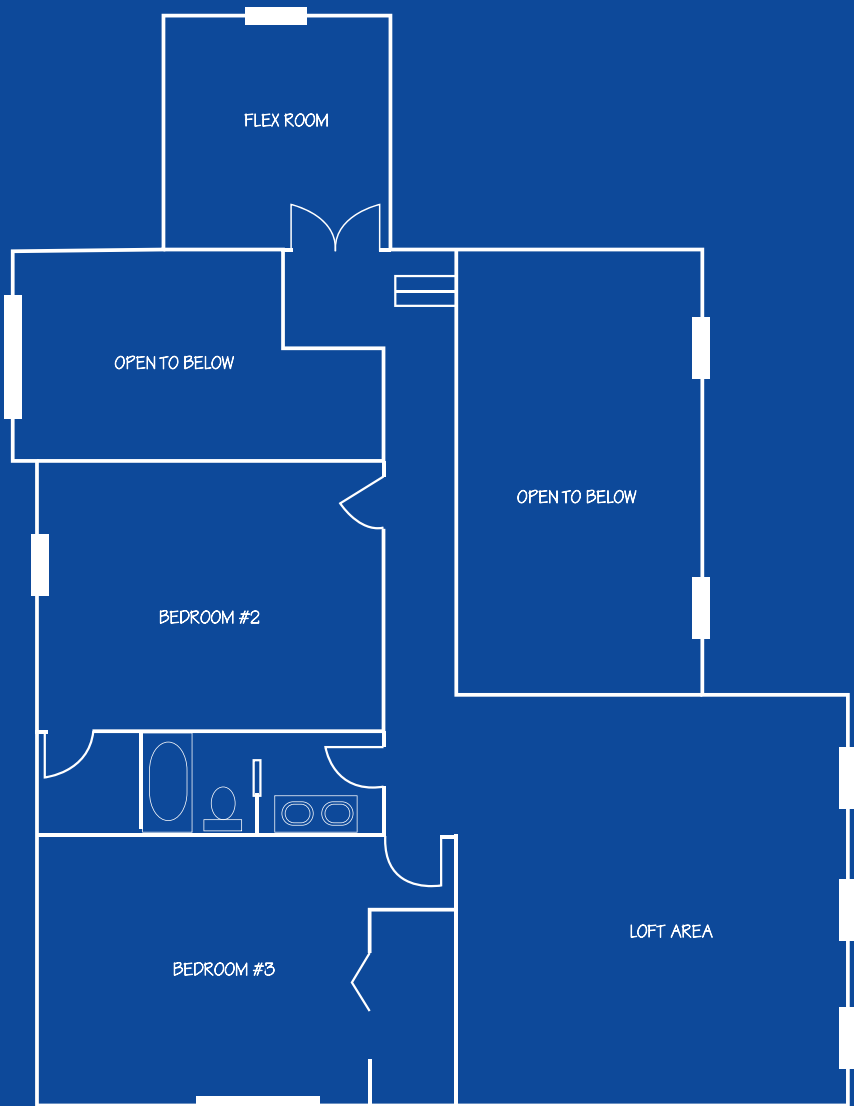

## THE OAK CREEK | CVE HOMES

3400 Sq. Ft.  
3 Bedroom  
2.5 Bath

Open Floor Plan  
Master Suite  
Gourmet Kitchen

# The Oak Creek

The Oak Creek offers 3400 sq. ft. of luxurious living. This floor plan features a spacious first floor that includes a two story great room, formal dining area, office / flex room as well as a large master suite.

The second story includes a loft area, flex room and two additional bedrooms.

**CVE Homes**

[cvehomes.com](http://cvehomes.com)