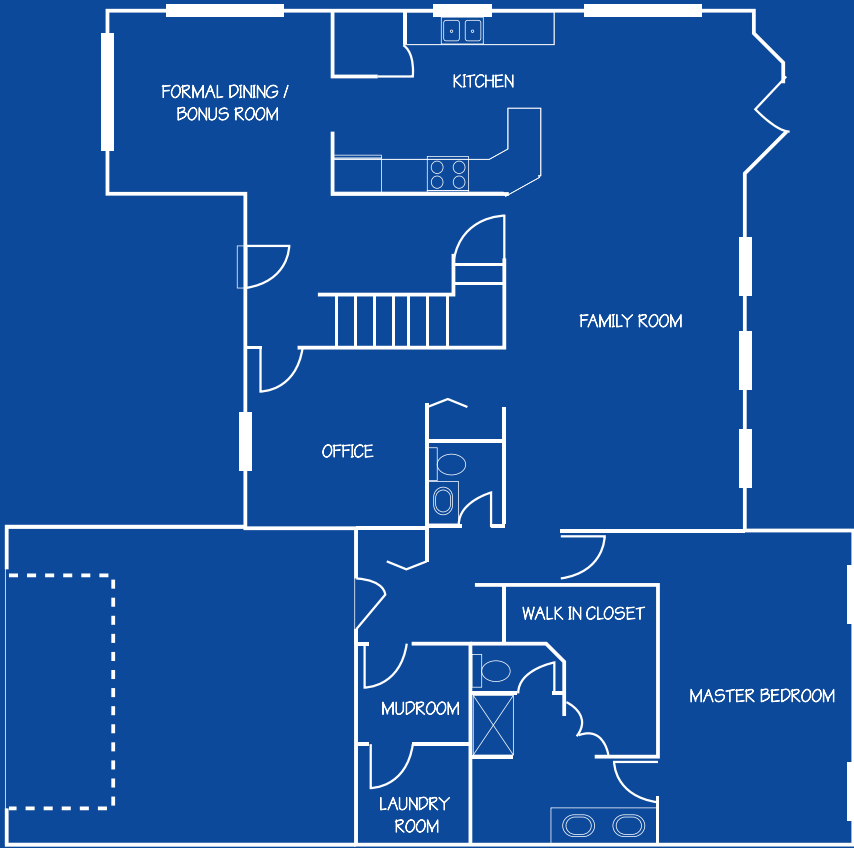

## THE OAK CREEK | CVE HOMES

3400 Sq. Ft.  
3 Bedroom  
2.5 Bath

Open Floor Plan  
Master Suite  
Gourmet Kitchen

# The Oak Creek

The Oak Creek offers 3400 sq. ft. of luxurious living. This floor plan features a spacious first floor that includes a two story great room, formal dining area, office / flex room as well as a large master suite.

The second story includes a loft area, flex room and two additional bedrooms.

**CVE Homes**

[cvehomes.com](http://cvehomes.com)