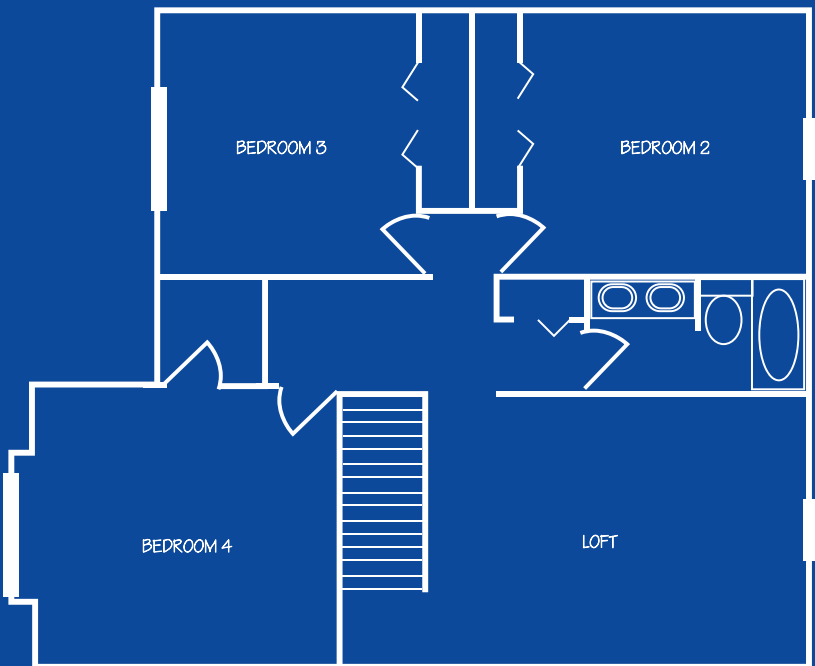

THE MADISON | CVE HOMES

2854 Sq. Ft.
4 Bedroom
2.5 Bath

First Floor Master Suite
Open Floor Plan
Gourmet Kitchen

The Madison

Welcome to CVE's the "Madison". This floor plan features an open first floor as well as a desirable first floor master suite. You'll also find a designer kitchen, flex room, half bath and laundry room on the spacious main level.

The second floor is spacious enough for 3 or 4 additional bedrooms as well as a 2nd full bath.

CVE Homes

cvehomes.com