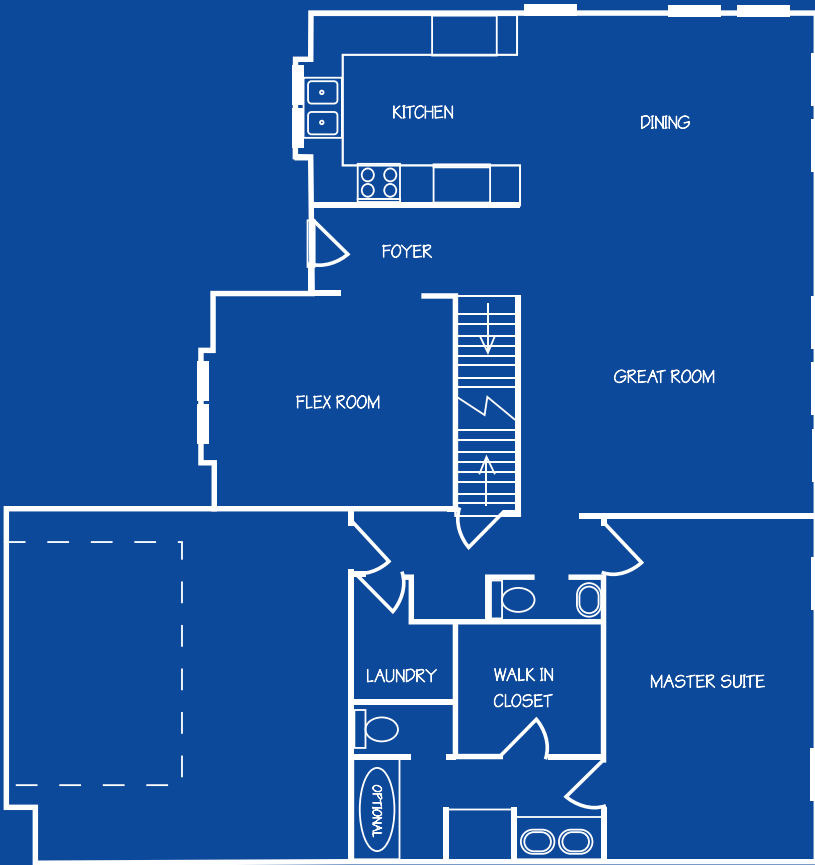

THE MADISON | CVE HOMES

2854 Sq. Ft.
4 Bedroom
2.5 Bath

First Floor Master Suite
Open Floor Plan
Gourmet Kitchen

The Madison

Welcome to CVE's the "Madison". This floor plan features an open first floor as well as a desirable first floor master suite. You'll also find a designer kitchen, flex room, half bath and laundry room on the spacious main level.

The second floor is spacious enough for 3 or 4 additional bedrooms as well as a 2nd full bath.

CVE Homes

cvehomes.com