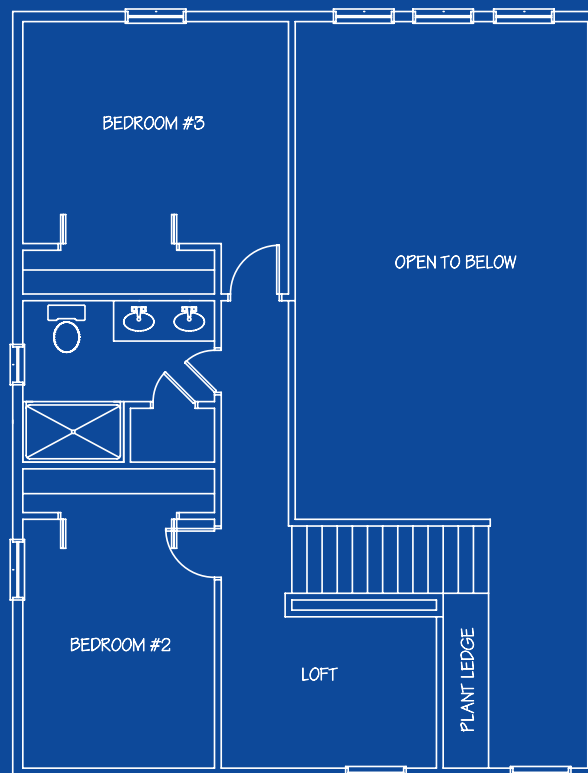

The Montgomery

CVE is proud to introduce the “Montgomery” - a 2250 sq. ft., 3 bedroom, 2.5 bath home.

The first floor features a spacious master suite complete with his-and-her sinks and walk-in closet, an office/den, a laundry room, mud room, entry way and guest half bath. You will also find an open concept kitchen, dining room and living room that is perfect for entertaining.

On the second level you will find an additional full bathroom and two more bedrooms.

CVE Homes

cvehomes.com