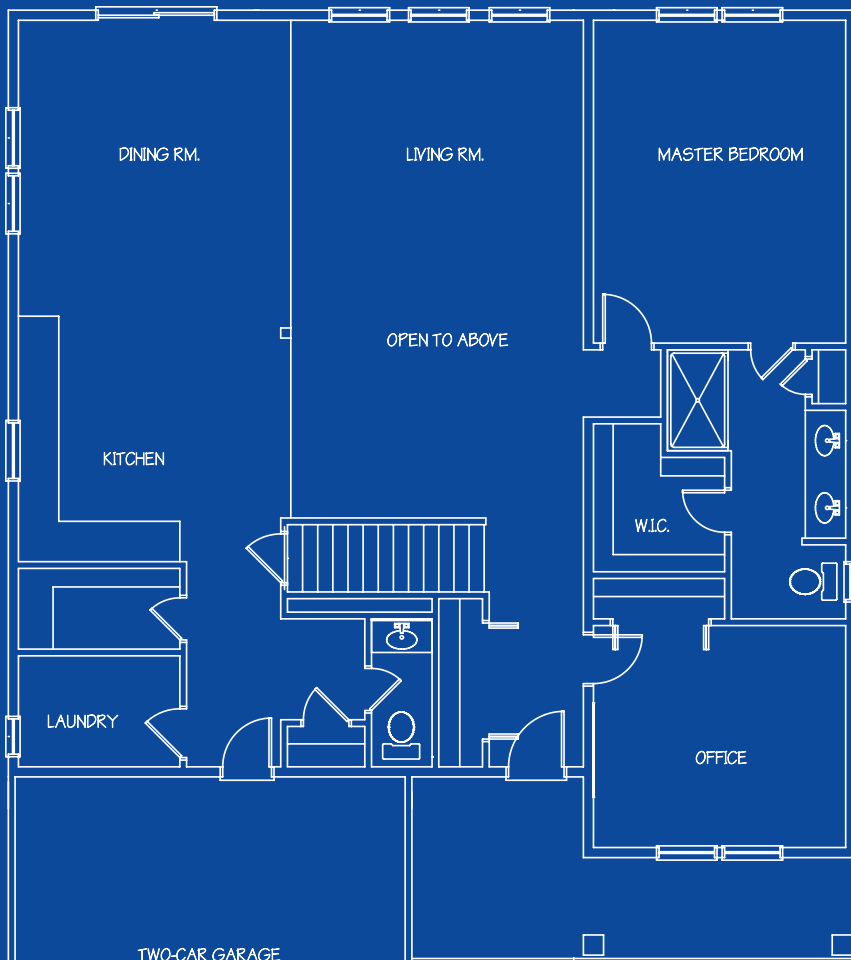

The Montgomery

CVE is proud to introduce the “Montgomery” - a 2250 sq. ft., 3 bedroom, 2.5 bath home.

The first floor features a spacious master suite complete with his-and-her sinks and walk-in closet, an office/den, a laundry room, mud room, entry way and guest half bath. You will also find an open concept kitchen, dining room and living room that is perfect for entertaining.

On the second level you will find an additional full bathroom and two more bedrooms.

CVE Homes

cvehomes.com