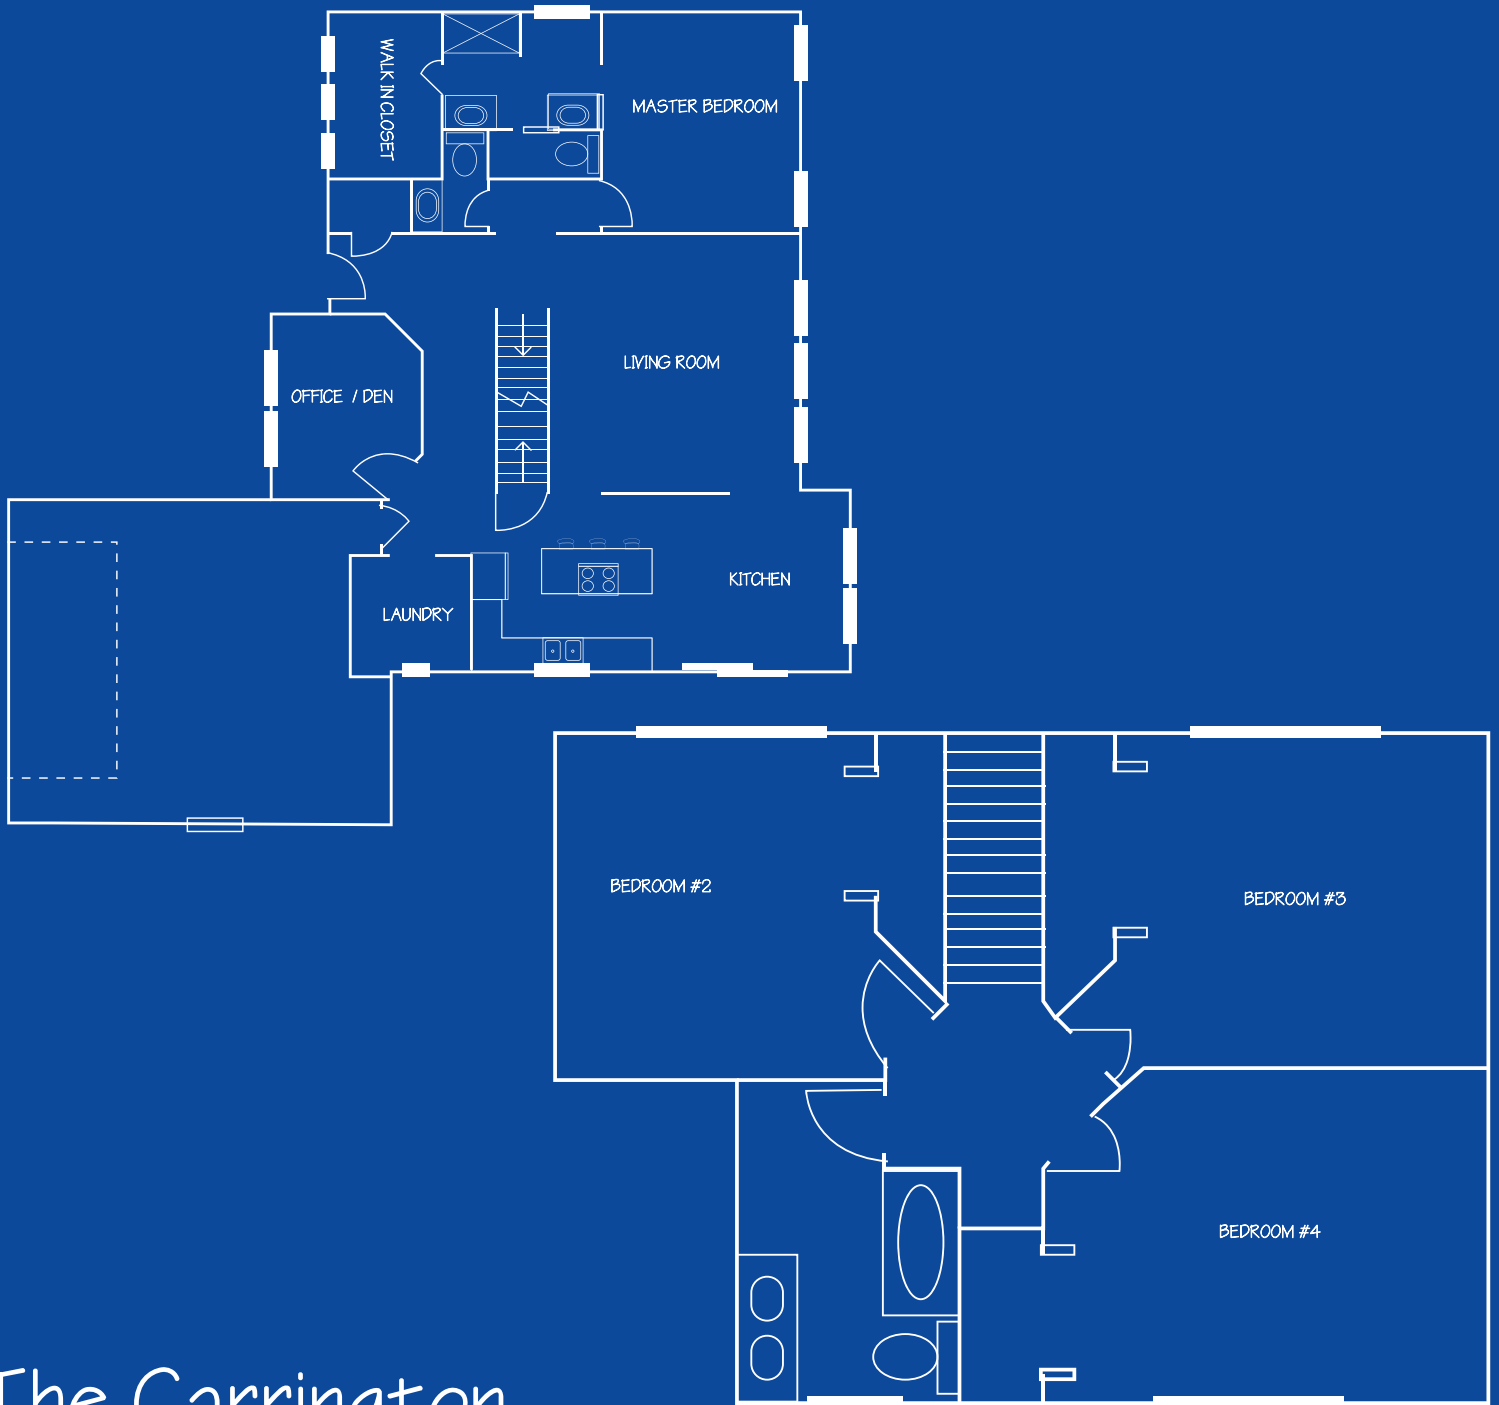

THE CARRINGTON | CVE HOMES

2402 Sq. Ft.
4 Bedroom
2.5 Bath

First Floor Master Suite
Open Floor Plan
Gourmet Kitchen

The Carrington

At 2402 sq.ft. CVE's the "Carrington" is a spacious plan that features all the bells and whistles you could want in a dream home. The two story home features a sprawling first floor that houses a large gourmet kitchen, an office/den, a first floor master suite and a large laundry room.

The open kitchen that flows into dining area and great room is perfect for entertaining. The master suite comes standard with a massive walk-in closet and a beautiful private bathroom with dual vanities. The second floor features an additional 3 bedrooms as well as a full bathroom.