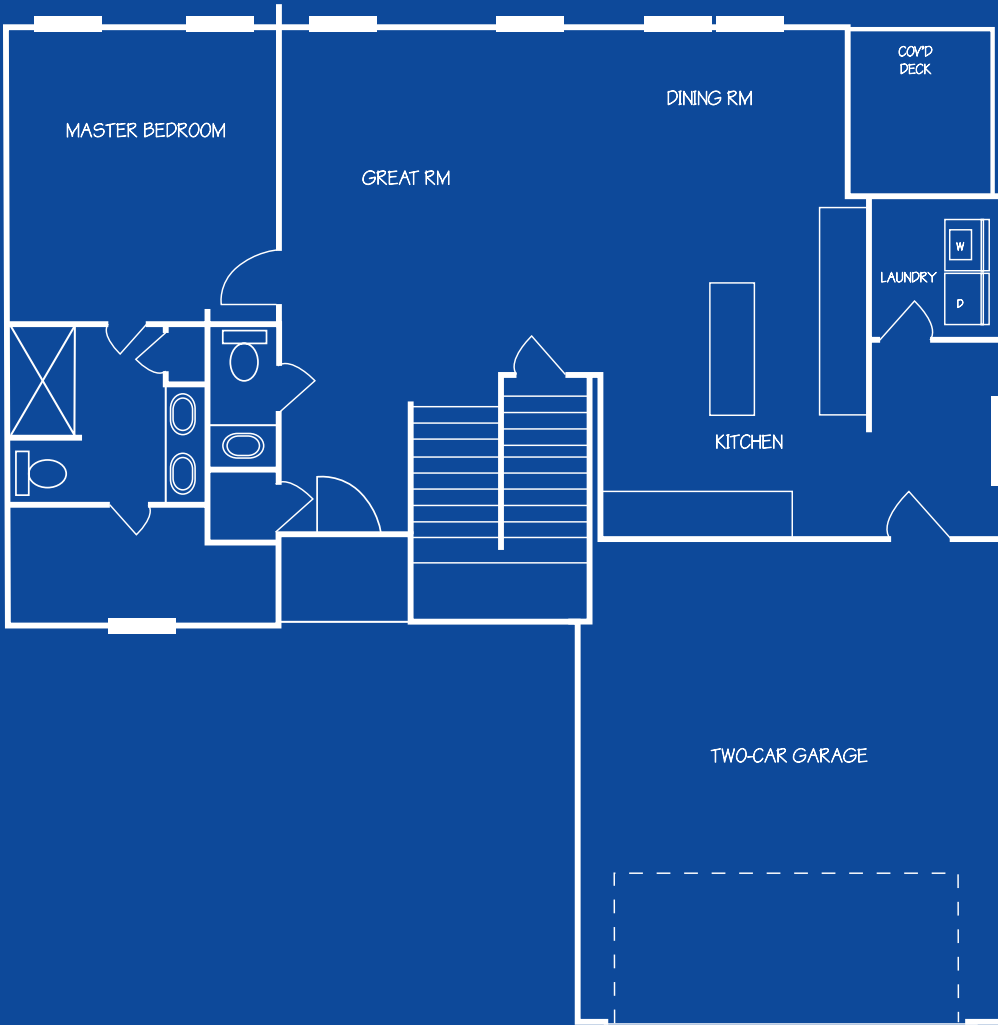

# THE HAMPTON | CVE HOMES

1600 Sq. Ft.  
3 Bedroom  
2.5 Bath

Open Floor Plan  
First Floor Master Suite  
Gourmet Kitchen

# The Hampton

CVE's "Hampton" features an open first floor plan, complete with a spacious kitchen with island, breakfast nook and dining area open to the great room. The first floor master features a private bath and walk in closet with optional vaulted ceilings. Completing the first floor is a half bath and closet laundry. Head upstairs and you will find 2 comfortable bedrooms and a second full bath.