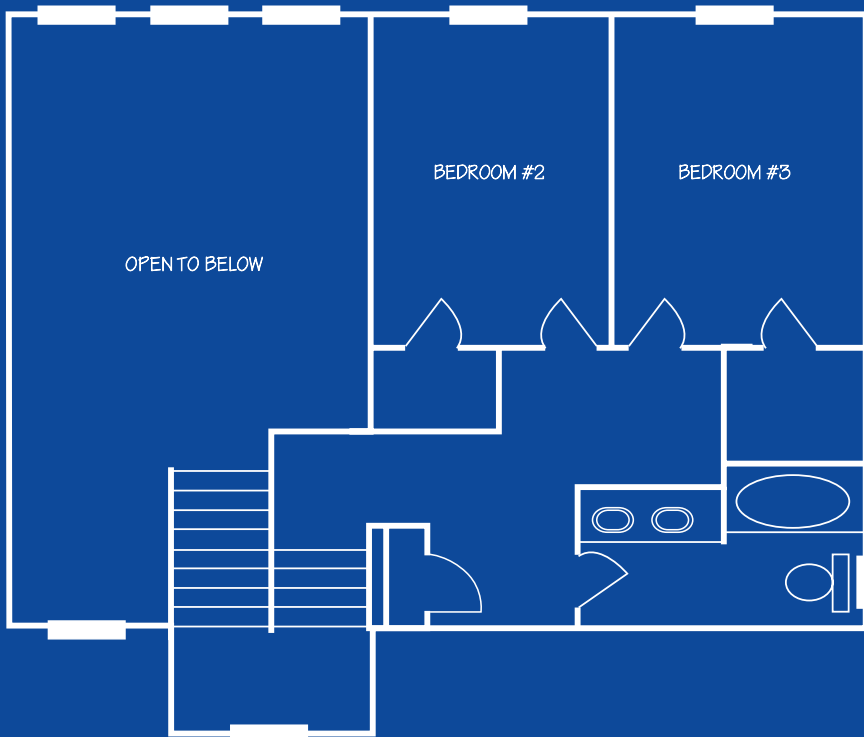

# THE HAMPTON | CVE HOMES

1600 Sq. Ft.  
3 Bedroom  
2.5 Bath

Open Floor Plan  
First Floor Master Suite  
Gourmet Kitchen

# The Hampton

CVE's "Hampton" features an open first floor plan, complete with a spacious kitchen with island, breakfast nook and dining area open to the great room. The first floor master features a private bath and walk in closet with optional vaulted ceilings. Completing the first floor is a half bath and closet laundry. Head upstairs and you will find 2 comfortable bedrooms and a second full bath.